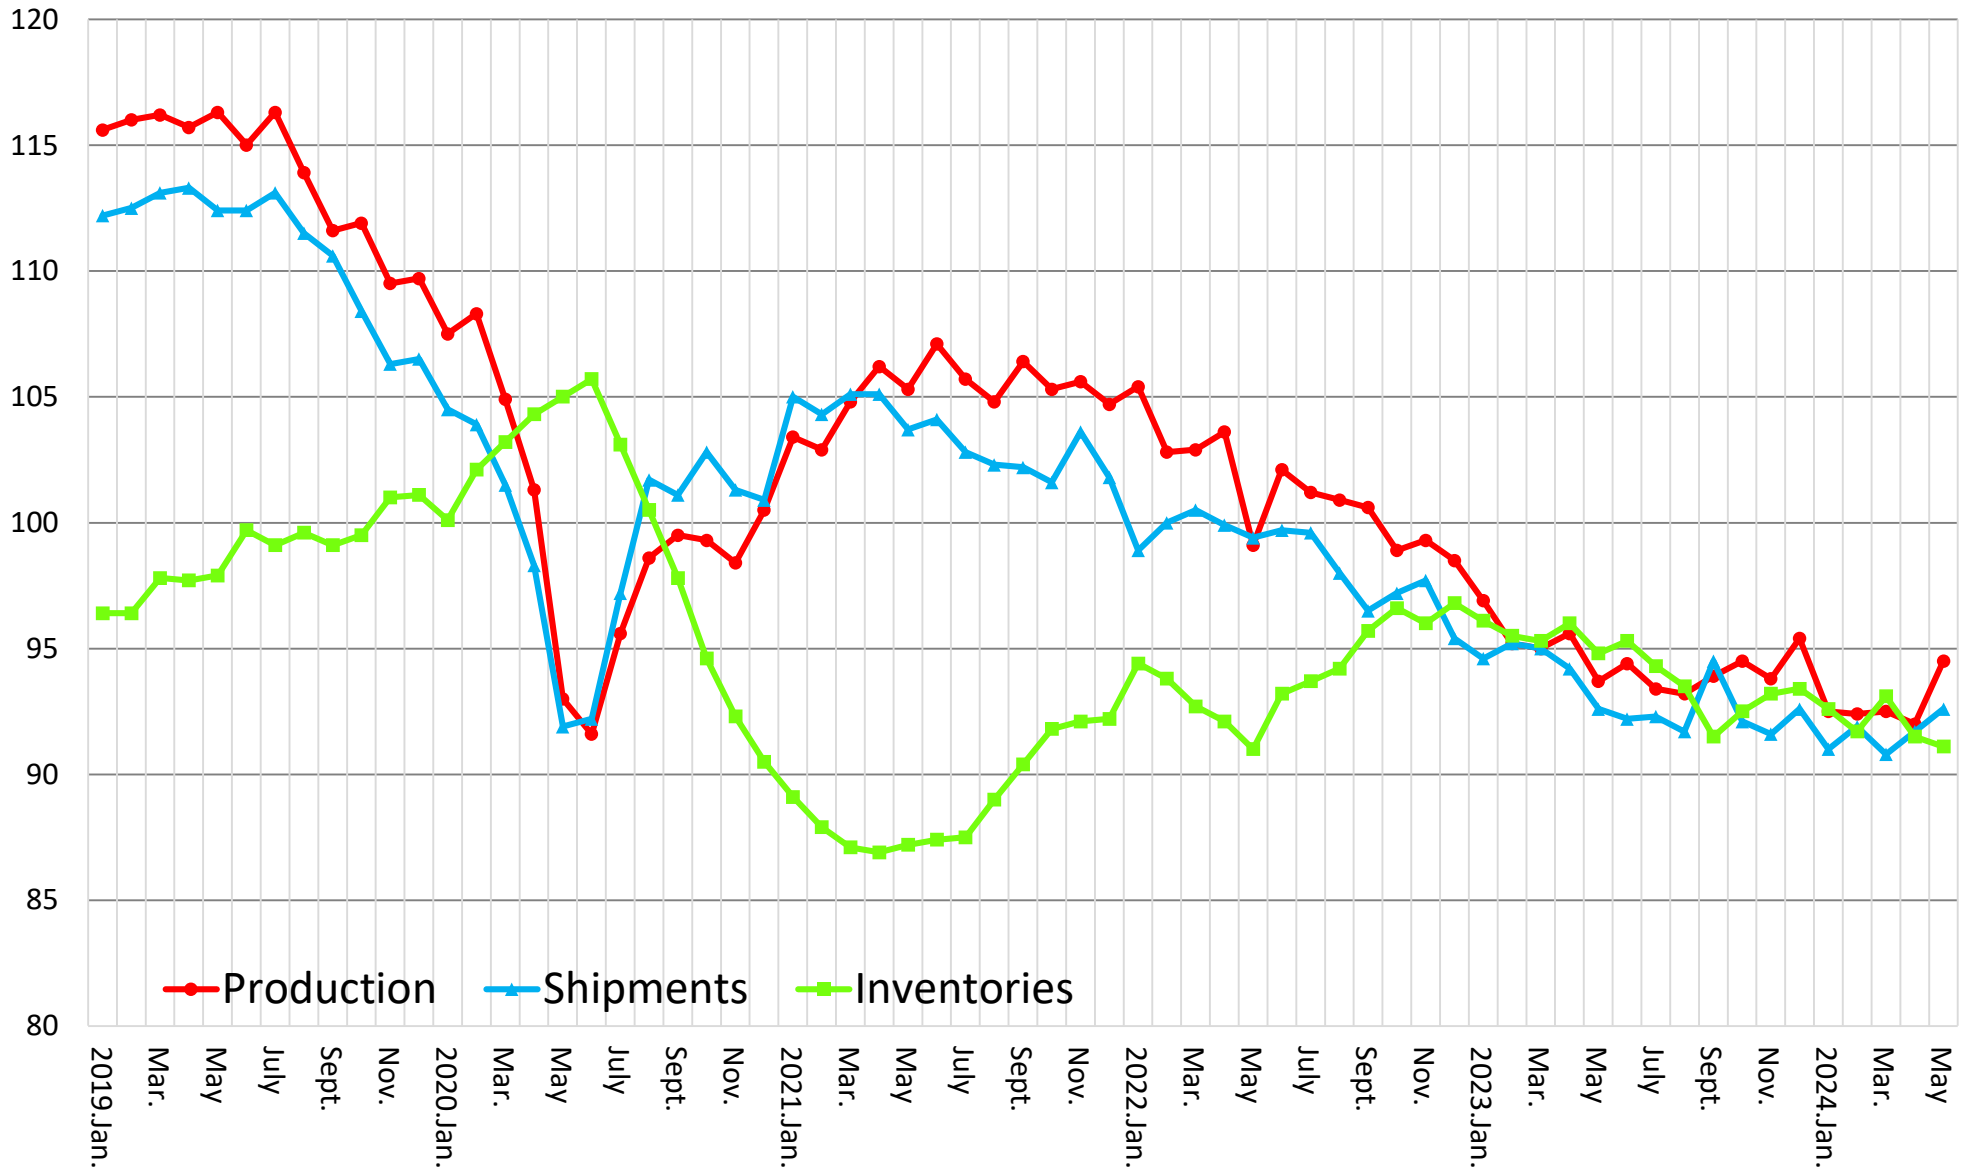

Production/Shipping/Inventory Index (Manufacturing)

(Source : Minister of Economy, Trade and Industry Indices of Industrial Production index,2020= 100)

Production/Shipping/Inventory Index (Chemicals excl. Medicine)

(Source : Minister of Economy, Trade and Industry Indices of Industrial Production index,2020= 100)

Production/Shipping/Inventory Index (Electronic parts and devices)

(Source : Minister of Economy, Trade and Industry Indices of Industrial Production index,2020= 100)

Production/Shipping/Inventory Index (Transport equipment)

(Source : Minister of Economy, Trade and Industry Indices of Industrial Production index,2020= 100)