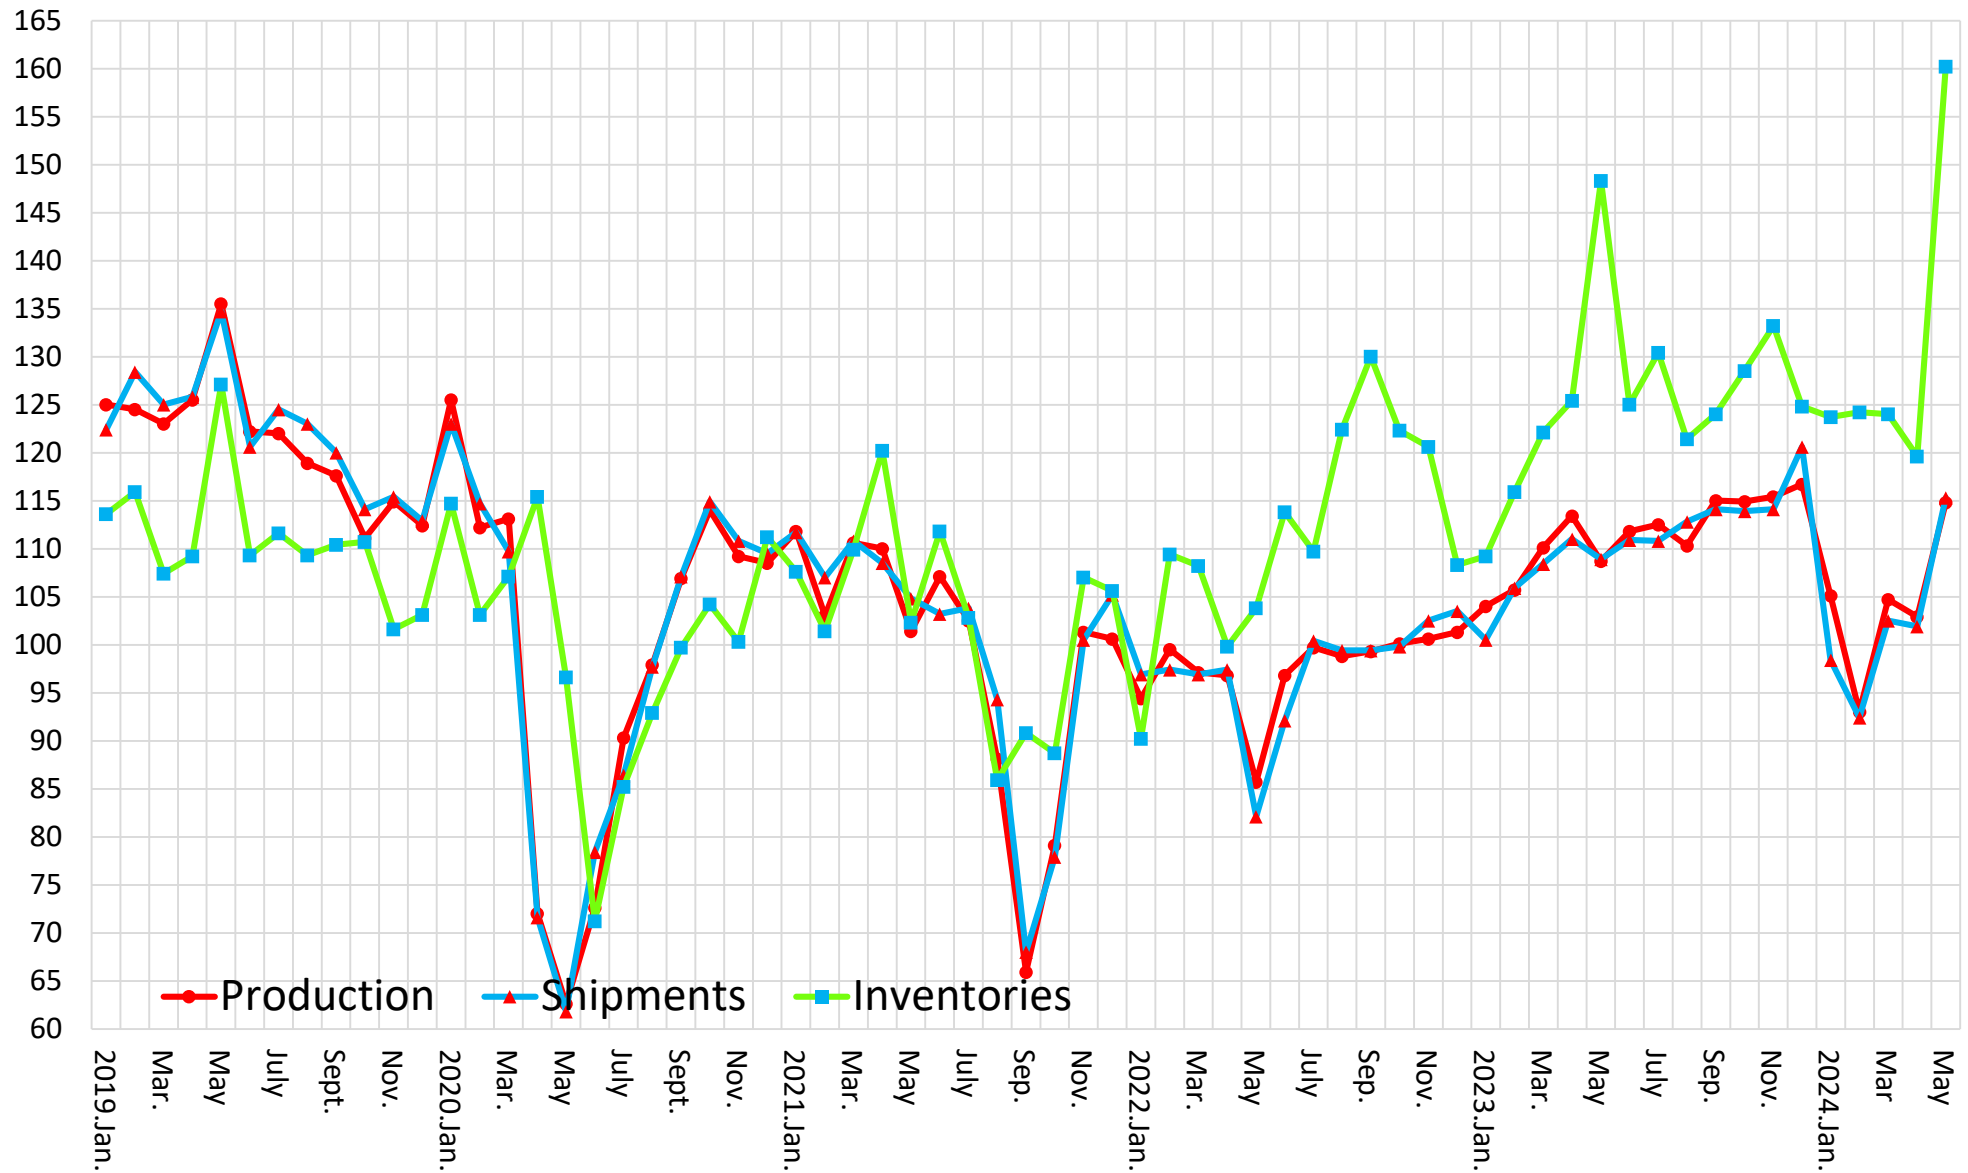

Production/Shipping/Inventory Index (Manufacturing)

(Source : Minister of Economy, Trade and Industry Indices of Industrial Production index,2020= 100)

Production/Shipping/Inventory Index (Chemicals excl. Medicine)

(Source : Minister of Economy, Trade and Industry Indices of Industrial Production index,2020= 100)

Production/Shipping/Inventory Index (Electronic parts and devices)

(Source : Minister of Economy, Trade and Industry Indices of Industrial Production index,2020= 100)

Production/Shipping/Inventory Index (Transport equipment)

(Source : Minister of Economy, Trade and Industry Indices of Industrial Production index,2020= 100)