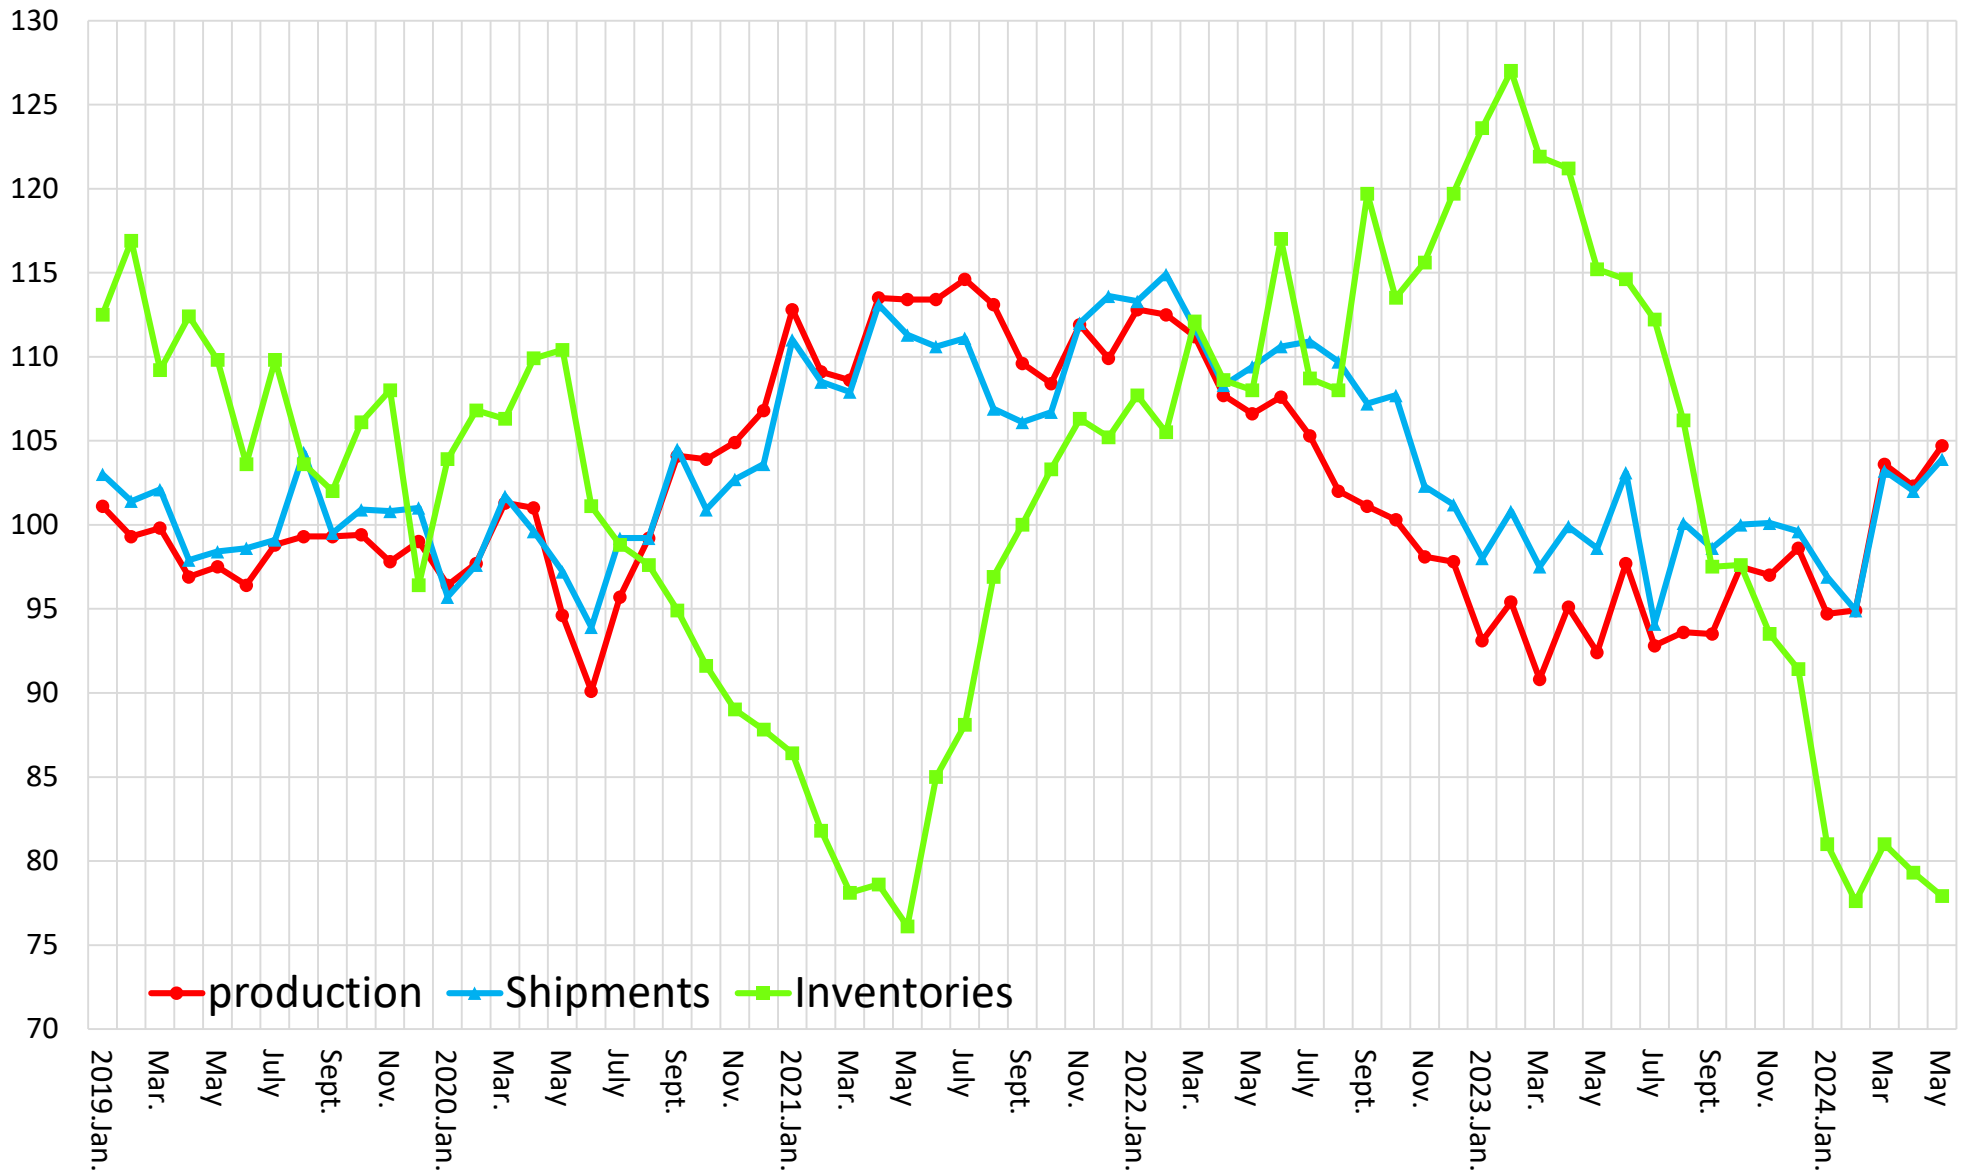

Production/Shipping/Inventory Index (Manufacturing)

(Source : Minister of Economy, Trade and Industry Indices of Industrial Production index,2020= 100)

Production/Shipping/Inventory Index (Chemicals excl. Medicine)

(Source : Minister of Economy, Trade and Industry Indices of Industrial Production index,2020= 100)

Production/Shipping/Inventory Index (Electronic parts and devices)

(Source : Minister of Economy, Trade and Industry Indices of Industrial Production index,2020= 100)

Production/Shipping/Inventory Index (Transport equipment)

(Source : Minister of Economy, Trade and Industry Indices of Industrial Production index,2020= 100)