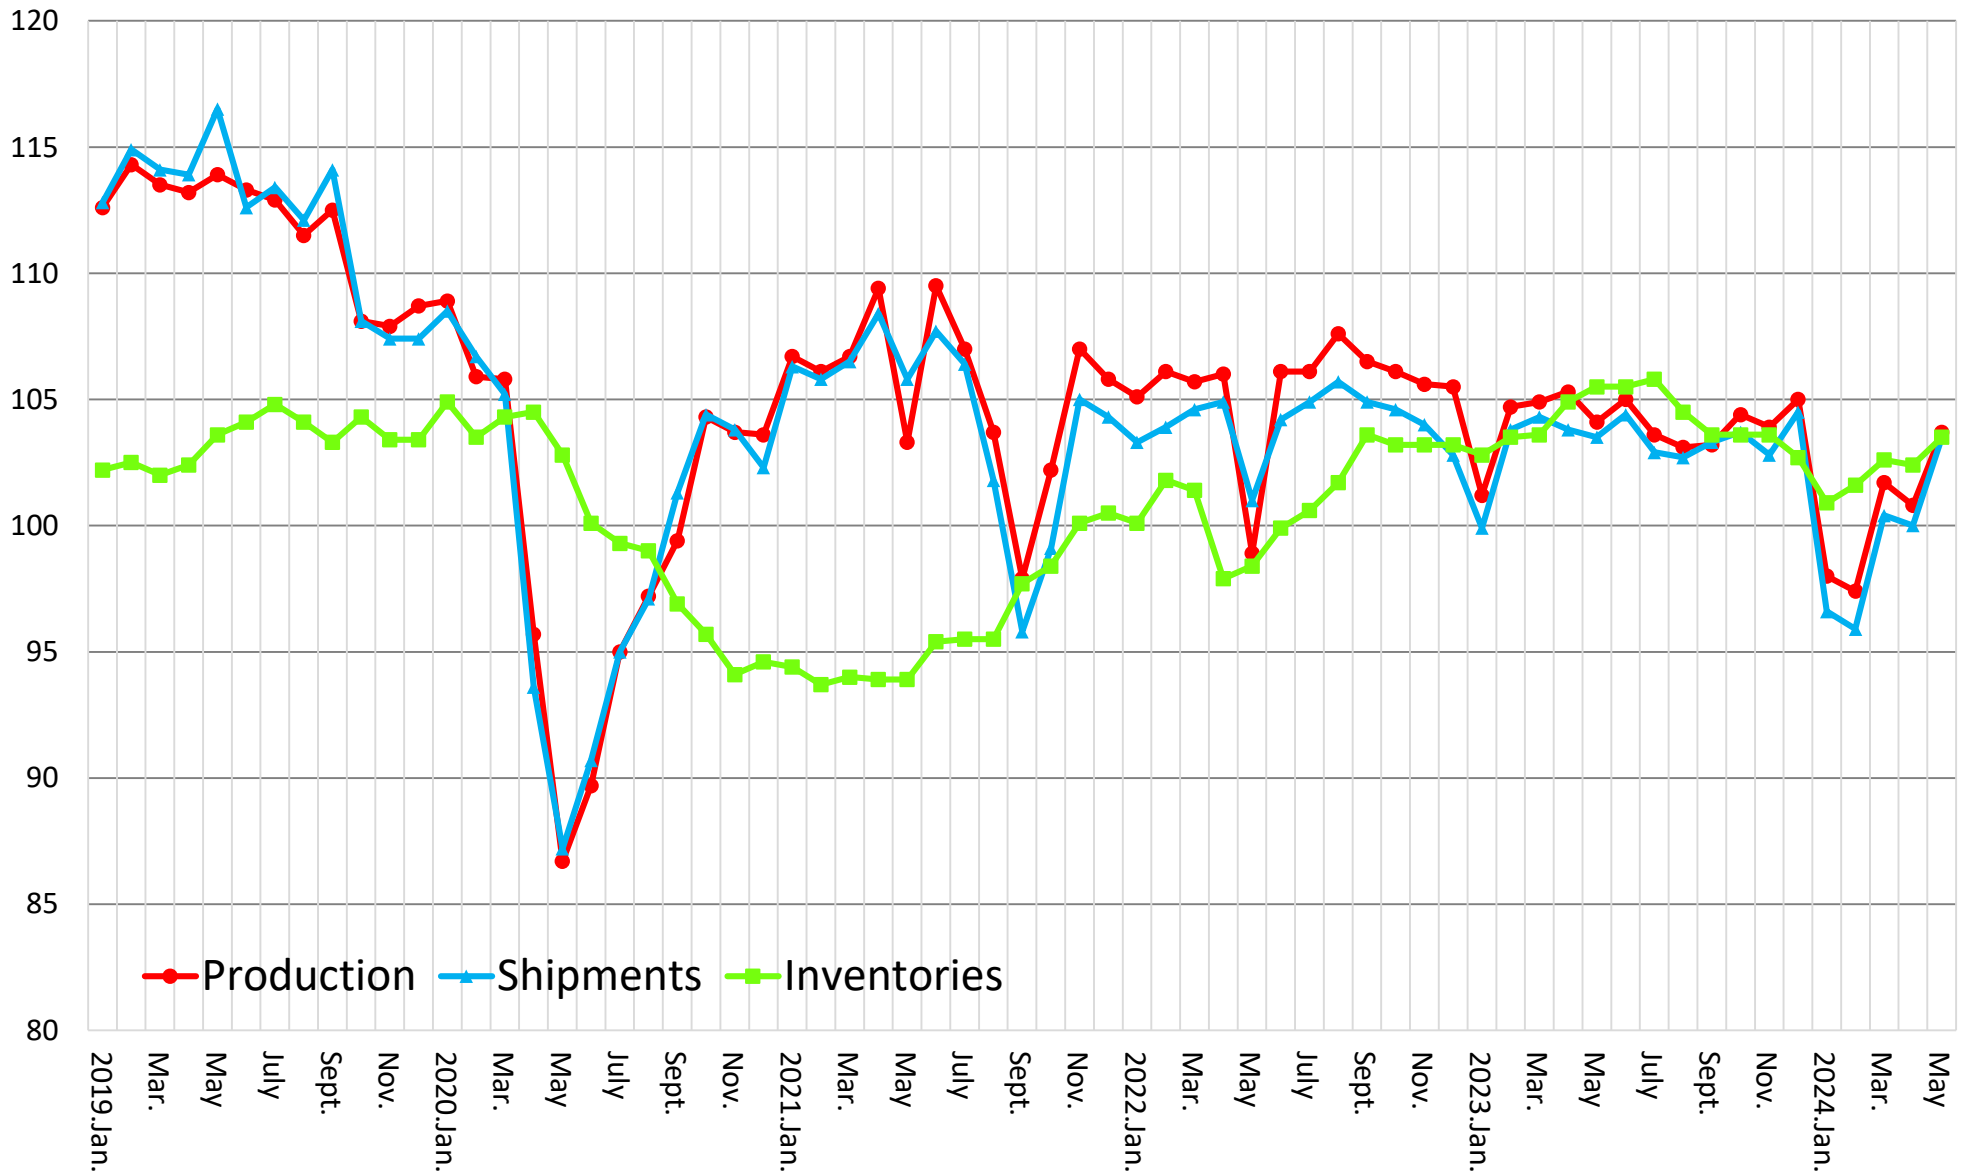

Production/Shipping/Inventory Index (Manufacturing)

(Source : Minister of Economy, Trade and Industry Indices of Industrial Production index,2020= 100)

Production/Shipping/Inventory Index (Chemicals excl. Medicine)

(Source : Minister of Economy, Trade and Industry Indices of Industrial Production index,2020= 100)

Production/Shipping/Inventory Index (Electronic parts and devices)

(Source : Minister of Economy, Trade and Industry Indices of Industrial Production index,2020= 100)

Production/Shipping/Inventory Index (Transport equipment)

(Source : Minister of Economy, Trade and Industry Indices of Industrial Production index,2020= 100)